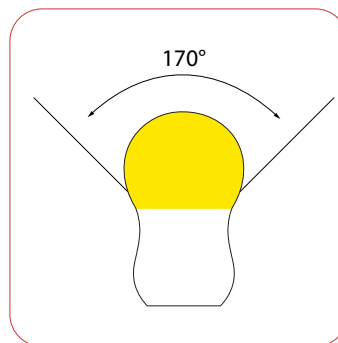

Dimensions

Beam Angle

Bend Radius

ITEM CODE	FLXNF-062
VOLTAGE	12V
POWER CONSUMPTION	13W/PM
LED QUANTITY	60 LED/PM
CUT UNIT	35MM
BEAM ANGLE	170 DEGREE

MAX LENGTH	10M
LIFE SPAN	50 - 70,000 HRS
IP RATING	IP20
HOUSING MATERIAL	ECO PVC
OPERATING TEMP	-25 C to +55 C
WARRANTY	1 YEAR STANDARD