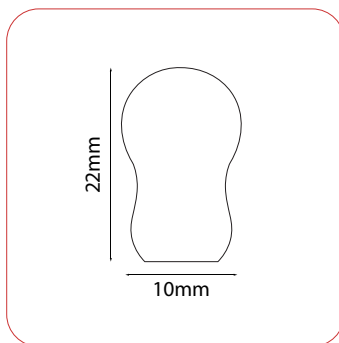

Dimensions

Beam Angle

Bend Radius

ITEM CODE	FLXNF-062
VOLTAGE	12V
POWER CONSUMPTION	13W/PM
LED QUANTITY	60 LED/PM
CUT UNIT	35MM
BEAM ANGLE	170 DEGREE

MAX LENGTH	10M
LIFE SPAN	50 - 70,000 HRS
IP RATING	IP20
HOUSING MATERIAL	ECO PVC
OPERATING TEMP	-25 C to +55 C
WARRANTY	1 YEAR STANDARD