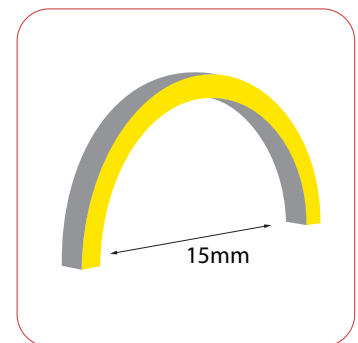

Dimensions

Beam Angle

Bend Radius

ITEM CODE	FLXNF-062
VOLTAGE	12V
POWER CONSUMPTION	13W/PM
LED QUANTITY	60 LED/PM
CUT UNIT	35MM
BEAM ANGLE	170 DEGREE

MAX LENGTH	10M
LIFE SPAN	50 - 70,000 HRS
IP RATING	IP20
HOUSING MATERIAL	ECO PVC
OPERATING TEMP	-25 C to +55 C
WARRANTY	1 YEAR STANDARD