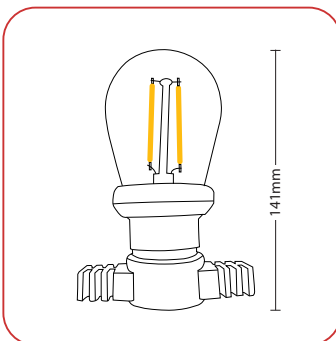

Features

- Robust High Grade PVC Cable
- E27 Moulded Lamp Holders
- 25 Polycarbonate LED Globes
- Weatherproof IP65
- Replacement Lamps
- UV Stable

Applications

- Alfresco Areas
- Garden Settings
- Beer Gardens
- Courtyards
- Hotels
- Awnings

Dimensions

Bulb Size

Bulb Spacing

ITEM CODE	240FST
VOLTAGE	240v
COLOUR	2700K
POWER CONSUMPTION	2w/bulb
LED SPACING	400mm
CABLE COLOUR	Black
TOTAL BULBS	25

CABLE LENGTH	10m
CONNECTABLE	10 Sets Total
MAX LOAD	1500w
OPERATING TEMP	-20°C~+45°C
IP RATING	IP65
DIMMABLE	YES