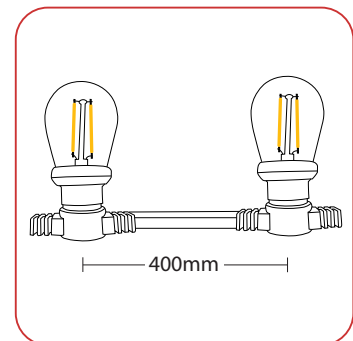

Features

- Robust High Grade PVC Cable
- E27 Moulded Lamp Holders
- 25 Polycarbonate LED Globes
- Weatherproof IP65
- Replacement Lamps
- UV Stable

Applications

- Alfresco Areas
- Garden Settings
- Beer Gardens
- Courtyards
- Hotels
- Awnings

Dimensions

Bulb Size

Bulb Spacing

ITEM CODE	240FST
VOLTAGE	240v
COLOUR	2700K
POWER CONSUMPTION	2w/bulb
LED SPACING	400mm
CABLE COLOUR	Black
TOTAL BULBS	25

CABLE LENGTH	10m
CONNECTABLE	10 Sets Total
MAX LOAD	1500w
OPERATING TEMP	-20°C~+45°C
IP RATING	IP65
DIMMABLE	YES