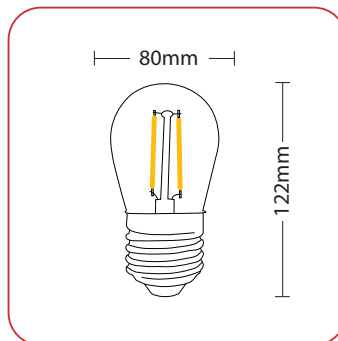

Features

- Robust High Grade PVC Cable
- E27 Moulded Lamp Holders
- 25 Polycarbonate LED Globes
- Weatherproof IP65
- Replacement Lamps
- UV Stable

Applications

- Alfresco Areas
- Garden Settings
- Beer Gardens
- Courtyards
- Hotels
- Awnings

Dimensions

Bulb Size

Bulb Spacing

ITEM CODE	240FST
VOLTAGE	240v
COLOUR	2700K
POWER CONSUMPTION	2w/bulb
LED SPACING	400mm
CABLE COLOUR	Black
TOTAL BULBS	25

CABLE LENGTH	10m
CONNECTABLE	10 Sets Total
MAX LOAD	1500w
OPERATING TEMP	-20°C~+45°C
IP RATING	IP65
DIMMABLE	YES