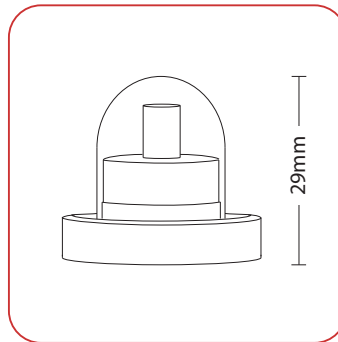

Features

- CRI 80 LEDs
- Copper Components
- 3 Year Warranty
- > 3% Optical Decay
- Waterproof IP65
- UV Stable

Applications

- Tree Lights
- Garden Settings
- Building Outlines
- Courtyards
- Hotels

Dimensions

Bulb Size

Bulb Spacing

VOLTAGE	12v
POWER CONSUMPTION	0.18w/bulb
LEDS/PM	6
LED SPACING	150mm
CUT UNIT	Every LED

MAX RUN LENGTH	100m
LIFE SPAN	50,000 HRS
OPERATING TEMP	-20°C~+45°C
IP RATING	IP65
WARRANTY	3 Years