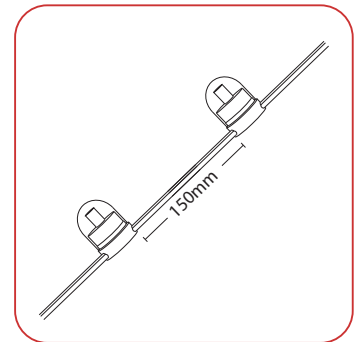

Features

- CRI 80 LEDs
- Copper Components
- 3 Year Warranty
- > 3% Optical Decay
- Waterproof IP65
- UV Stable

Applications

- Tree Lights
- Garden Settings
- Building Outlines
- Courtyards
- Hotels

Dimensions

Bulb Size

Bulb Spacing

VOLTAGE	12v
POWER CONSUMPTION	0.18w/bulb
LEDS/PM	6
LED SPACING	150mm
CUT UNIT	Every LED

MAX RUN LENGTH	100m
LIFE SPAN	50,000 HRS
OPERATING TEMP	-20°C~+45°C
IP RATING	IP65
WARRANTY	3 Years