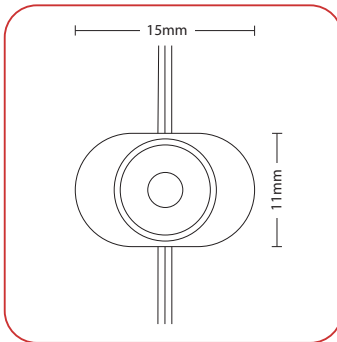

Bulb Size

Bulb Spacing

VOLTAGE	12v
POWER CONSUMPTION	0.18w/bulb
LEDS/PM	6
LED SPACING	150mm
CUT UNIT	Every LED

MAX RUN LENGTH	100m
LIFE SPAN	50,000 HRS
OPERATING TEMP	-20°C~+45°C
IP RATING	IP65
WARRANTY	3 Years