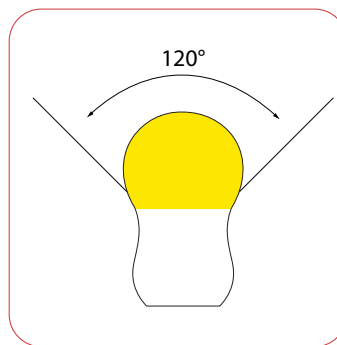

Features

- Economical DIP LED
- Colour PVC Jacket
- Low Heat, Low Power Consumption
- Extra Long Life
- Flexible
- Easy To Install

Applications

- Linear lighting
- Cove lighting
- Decorative lighting
- Signage

Dimensions

Beam Angle

Bend Radius

VOLTAGE	12V
POWER CONSUMPTION	7W/PM
LUMEN OUTPUT	320LM/PM
LED QUANTITY	80 LED/PM
CUT UNIT	35MM
BEAM ANGLE	120 DEGREE

MAX LENGTH	5M
LIFE SPAN	50 - 70,000 HRS
IP RATING	IP20
HOUSING MATERIAL	ECO PVC
OPERATING TEMP	-25 C to +55 C
WARRANTY	1 YEAR STANDARD