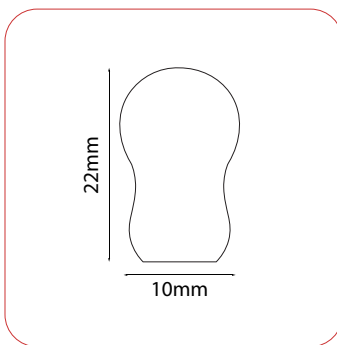

Dimensions

Beam Angle

Bend Radius

VOLTAGE	12V
POWER CONSUMPTION	7W/PM
LUMEN OUTPUT	320LM/PM
LED QUANTITY	80 LED/PM
CUT UNIT	35MM
BEAM ANGLE	120 DEGREE

MAX LENGTH	5M
LIFE SPAN	50 - 70,000 HRS
IP RATING	IP20
HOUSING MATERIAL	ECO PVC
OPERATING TEMP	-25 C to +55 C
WARRANTY	1 YEAR STANDARD