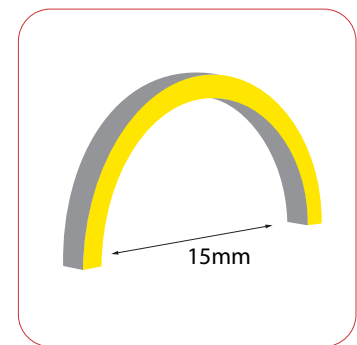

Dimensions

Beam Angle

Bend Radius

VOLTAGE	12V
POWER CONSUMPTION	7W/PM
LUMEN OUTPUT	320LM/PM
LED QUANTITY	80 LED/PM
CUT UNIT	35MM
BEAM ANGLE	120 DEGREE

MAX LENGTH	5M
LIFE SPAN	50 - 70,000 HRS
IP RATING	IP20
HOUSING MATERIAL	ECO PVC
OPERATING TEMP	-25 C to +55 C
WARRANTY	1 YEAR STANDARD