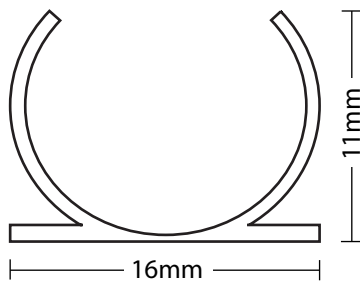

Cross Section

Cut Unit 240v

CW/WW/B/G/P - 4m
R/Y - 6.6m
RGBY - 6m

Cut Unit 24v

CW/WW/B/G/P - 330mm
R/Y - 660mm

Cut Unit 12v

CW/WW/B/G/P - 76mm
R/Y - 152mm

LED Ropelight PVC Mounting Channel

Cross Section

Channel

Input Voltage:

240v/24v/12v DC

Power Consumption:

Red, Yellow, Pink - 1.44watts/pm
Blue, White, Green - 2.89watts/pm

Lifespan:

50,000 hrs

Light Source:

5mm LED, 27.7mm Spacing, 36 LED/pm

Operating Temperature:

-20°C -50°C

Colour Available:

Cool White(4500-6000K) Warm White(2800K-3200K)
Blue/Red/Yellow/Green/Pink/RGBY

Dimmable

Indoor/Outdoor Use
IP44