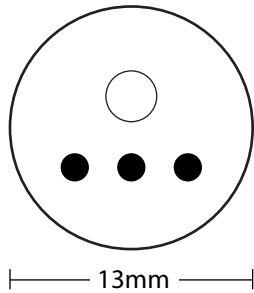

Cross Section

Cut Unit 240v

CW/WW/B/G/P - 4m
R/Y - 6.6m
RGBY - 6m

Cut Unit 24v

CW/WW/B/G/P - 330mm
R/Y - 660mm

Cut Unit 12v

CW/WW/B/G/P - 76mm
R/Y - 152mm

LED Ropelight PVC Mounting Channel

Cross Section

Channel

Input Voltage:

240v/24v/12v DC

Power Consumption:

Red, Yellow, Pink - 1.44watts/pm
Blue, White, Green - 2.89watts/pm

Lifespan:

50,000 hrs

Light Source:

5mm LED, 27.7mm Spacing, 36 LED/pm

Operating Temperature:

-20°C -50°C

Colour Available:

Cool White(4500-6000K) Warm White(2800K-3200K)
Blue/Red/Yellow/Green/Pink/RGBY

Dimmable

Indoor/Outdoor Use
IP44