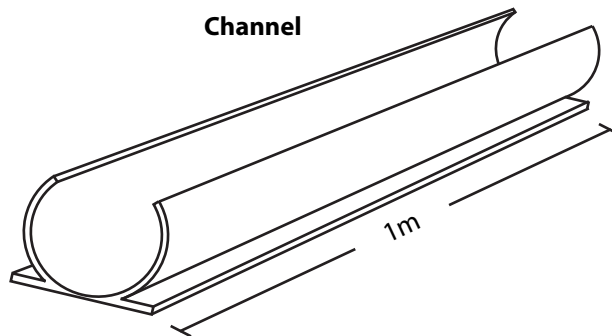

Cross Section

Cut Unit 240v

CW/WW/B/G/P - 4m
R/Y - 6.6m
RGBY - 6m

Cut Unit 24v

CW/WW/B/G/P - 330mm
R/Y - 660mm

Cut Unit 12v

CW/WW/B/G/P - 76mm
R/Y - 152mm

LED Ropelight PVC Mounting Channel

Cross Section

Channel

Input Voltage:

240v/24v/12v DC

Power Consumption:

Red, Yellow, Pink - 1.44watts/pm
Blue, White, Green - 2.89watts/pm

Lifespan:

50,000 hrs

Light Source:

5mm LED, 27.7mm Spacing, 36 LED/pm

Operating Temperature:

-20°C -50°C

Colour Available:

Cool White(4500-6000K) Warm White(2800K-3200K)
Blue/Red/Yellow/Green/Pink/RGBY

Dimmable

Indoor/Outdoor Use
IP44