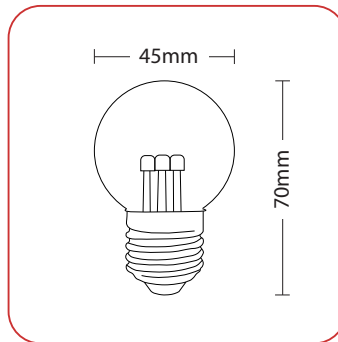

Features

- Robust High Grade PVC Cable
- E27 Moulded Lamp Holders
- 50 Polycarbonate LED Globes
- Weatherproof IP65
- Replacement Lamps
- UV Stable

Applications

- Alfresco Areas
- Garden Settings
- Beer Gardens
- Courtyards
- Hotels
- Awnings

Dimensions

Bulb Size

Bulb Spacing

ITEM CODE	240FST
VOLTAGE	240v
POWER CONSUMPTION	0.5w/bulb
LED SPACING	400mm
CABLE COLOUR	Black
TOTAL BULBS	50

CABLE LENGTH	20m
CONNECTABLE	5 Sets Total
MAX LOAD	2800w
OPERATING TEMP	-20 C~+45 C
IP RATING	IP65