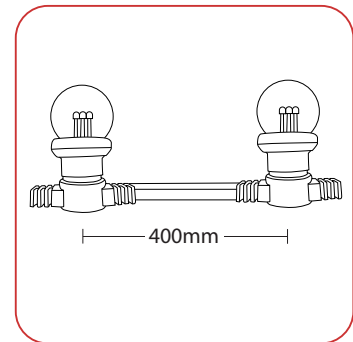

Features

- Robust High Grade PVC Cable
- E27 Moulded Lamp Holders
- 50 Polycarbonate LED Globes
- Weatherproof IP65
- Replacement Lamps
- UV Stable

Applications

- Alfresco Areas
- Garden Settings
- Beer Gardens
- Courtyards
- Hotels
- Awnings

Dimensions

Bulb Size

Bulb Spacing

ITEM CODE	240FST
VOLTAGE	240v
POWER CONSUMPTION	0.5w/bulb
LED SPACING	400mm
CABLE COLOUR	Black
TOTAL BULBS	50

CABLE LENGTH	20m
CONNECTABLE	5 Sets Total
MAX LOAD	2800w
OPERATING TEMP	-20 C~+45 C
IP RATING	IP65