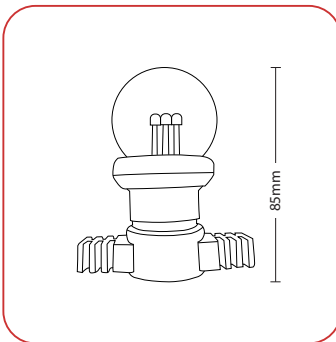

Features

- Robust High Grade PVC Cable
- E27 Moulded Lamp Holders
- 50 Polycarbonate LED Globes
- Weatherproof IP65
- Replacement Lamps
- UV Stable

Applications

- Alfresco Areas
- Garden Settings
- Beer Gardens
- Courtyards
- Hotels
- Awnings

Dimensions

Bulb Size

Bulb Spacing

ITEM CODE	240FST
VOLTAGE	240v
POWER CONSUMPTION	0.5w/bulb
LED SPACING	400mm
CABLE COLOUR	Black
TOTAL BULBS	50

CABLE LENGTH	20m
CONNECTABLE	5 Sets Total
MAX LOAD	2800w
OPERATING TEMP	-20 C~+45 C
IP RATING	IP65